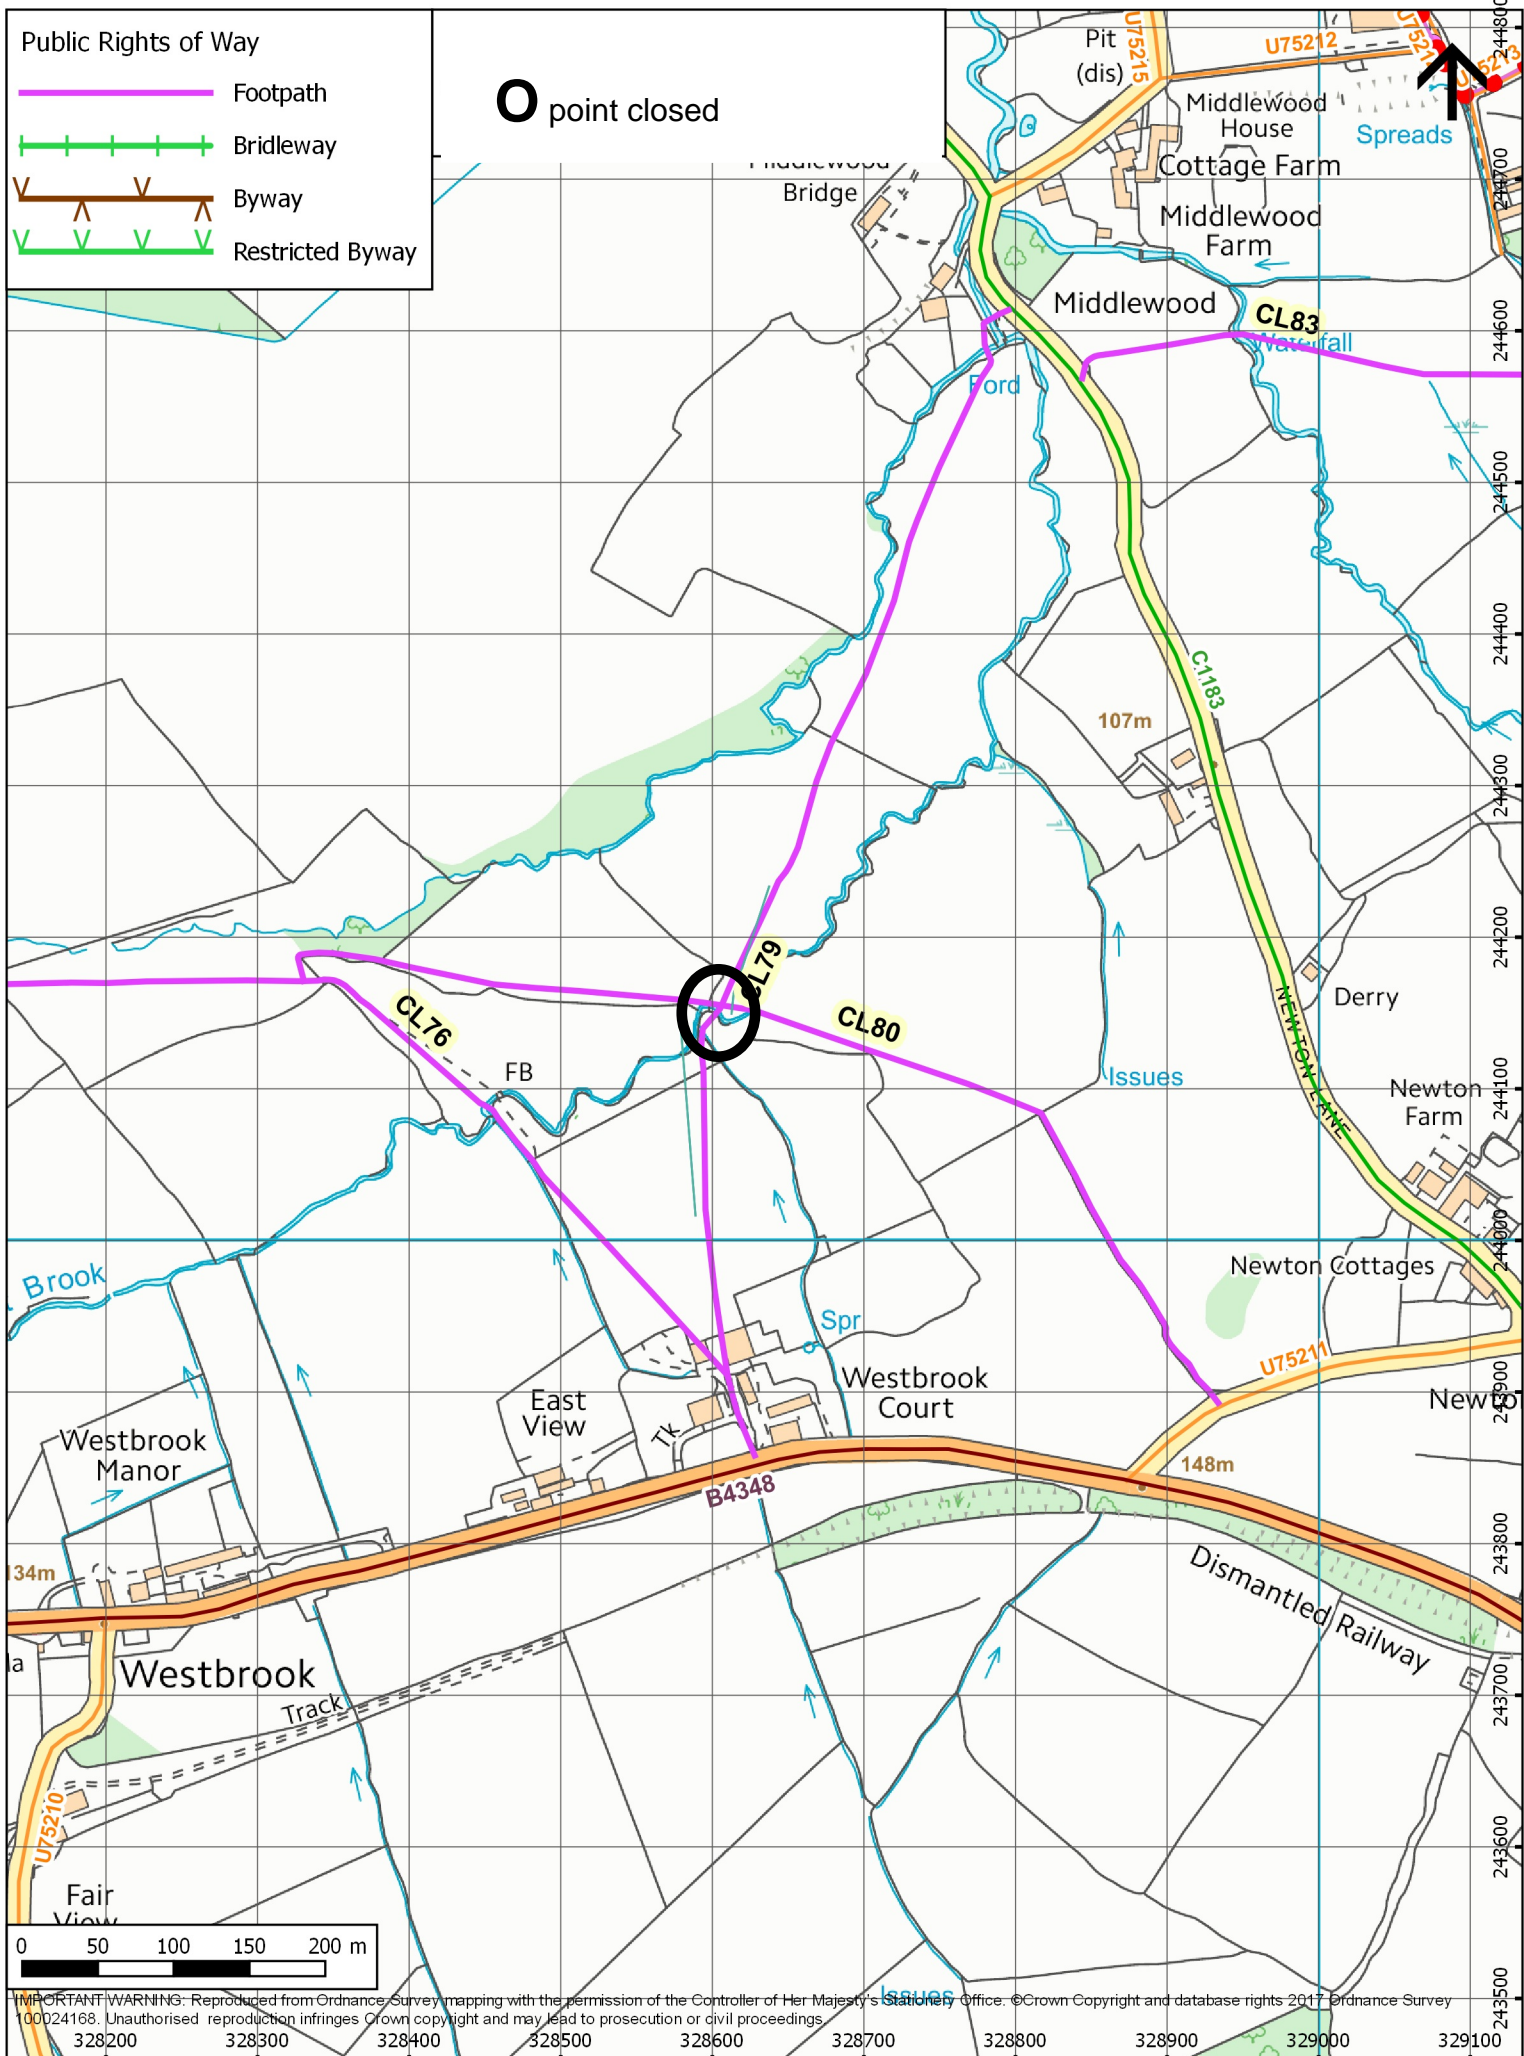

**Public Rights of Way**

-  Footpath
-  Bridleway
-  Byway
-  Restricted Byway

 point closed

IMPORTANT WARNING: Reproduced from Ordnance Survey mapping with the permission of the Controller of Her Majesty's Stationery Office. © Crown Copyright and database rights 2017. Ordnance Survey 100024168. Unauthorised reproduction infringes Crown copyright and may lead to prosecution or civil proceedings.

<b>Temporary Closure Public Footpath CL79</b>	SCALE:	1:5,000	Balfour Beatty Living Places Unit 3 Thorn Business Park Rotherwas Hereford HR2 6JT	  Working for Herefordshire
	DATE:	19/08/2019		
	PROJECT			